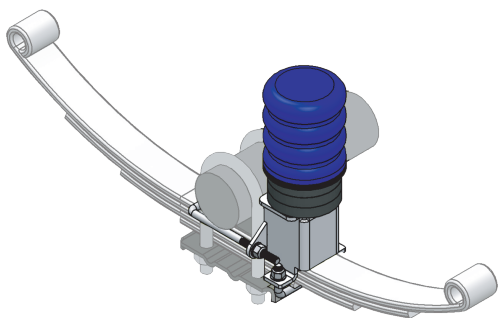

# SAY GOODBYE TO WHITE KNUCKLES.

Trailer SumoSprings reduce g-force inside the trailer by 68% on average. This reduces sway, hop, and vibration while towing and increases overall driver control and ride comfort when towing. No more white knuckles, just better journeys.

## SPRING UNDER AXLE APPLICATIONS **TSS-106-40 OR 47**

BLUE [-40] FOR GAWR OF 3,000 - 5,000 LBS  
BLACK [-47] FOR GAWR OF 5,000 - 8,000 LBS