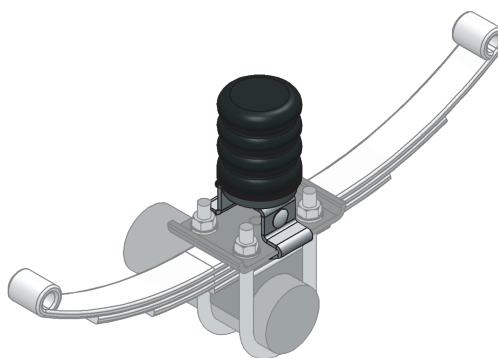

# SAY GOODBYE TO WHITE KNUCKLES.

Trailer SumoSprings reduce g-force inside the trailer by 68% on average. This reduces sway, hop, and vibration while towing and increases overall driver control and ride comfort when towing. No more white knuckles, just better journeys.

## SPRING UNDER AXLE APPLICATIONS **TSS-106-40 OR 47**

BLUE [-40] FOR GAWR OF 3,000 - 5,000 LBS  
BLACK [-47] FOR GAWR OF 5,000 - 8,000 LBS