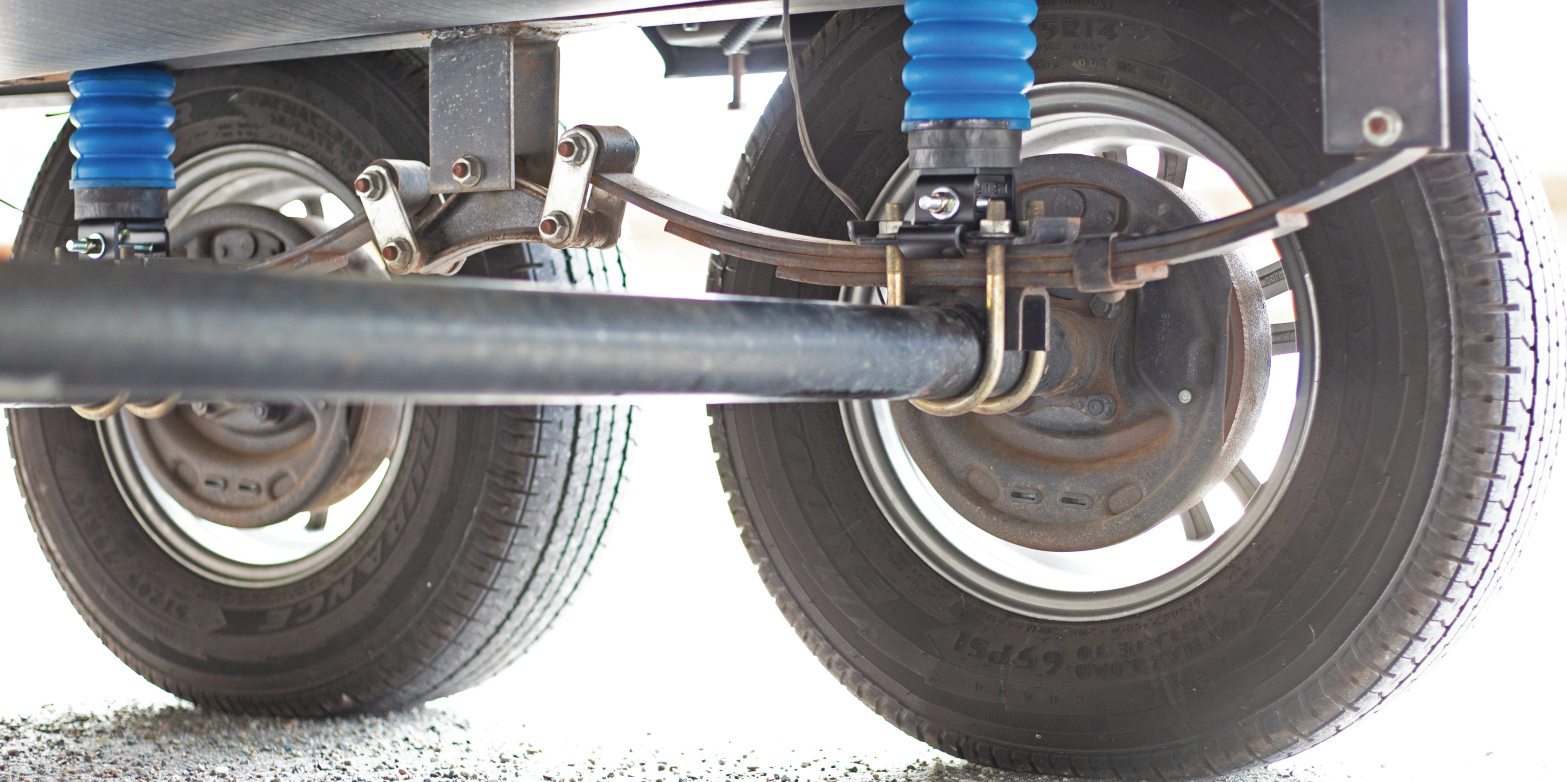

**SuperSprings**  
INTERNATIONAL

REDUCE TRAILER VIBRATION BY 68%  
**TRAILER BETTER.**

No more strapping everything down  
like you're expecting an earthquake.

**Trailer SumoSprings®**

HANDMADE. ZERO-MAINTENANCE. LIFETIME WARRANTY.

# SAY GOODBYE TO WHITE KNUCKLES.

Trailer SumoSprings reduce g-force inside the trailer by 68% on average. This reduces sway, hop, and vibration while towing and increases overall driver control and ride comfort when towing. No more white knuckles, just better journeys.